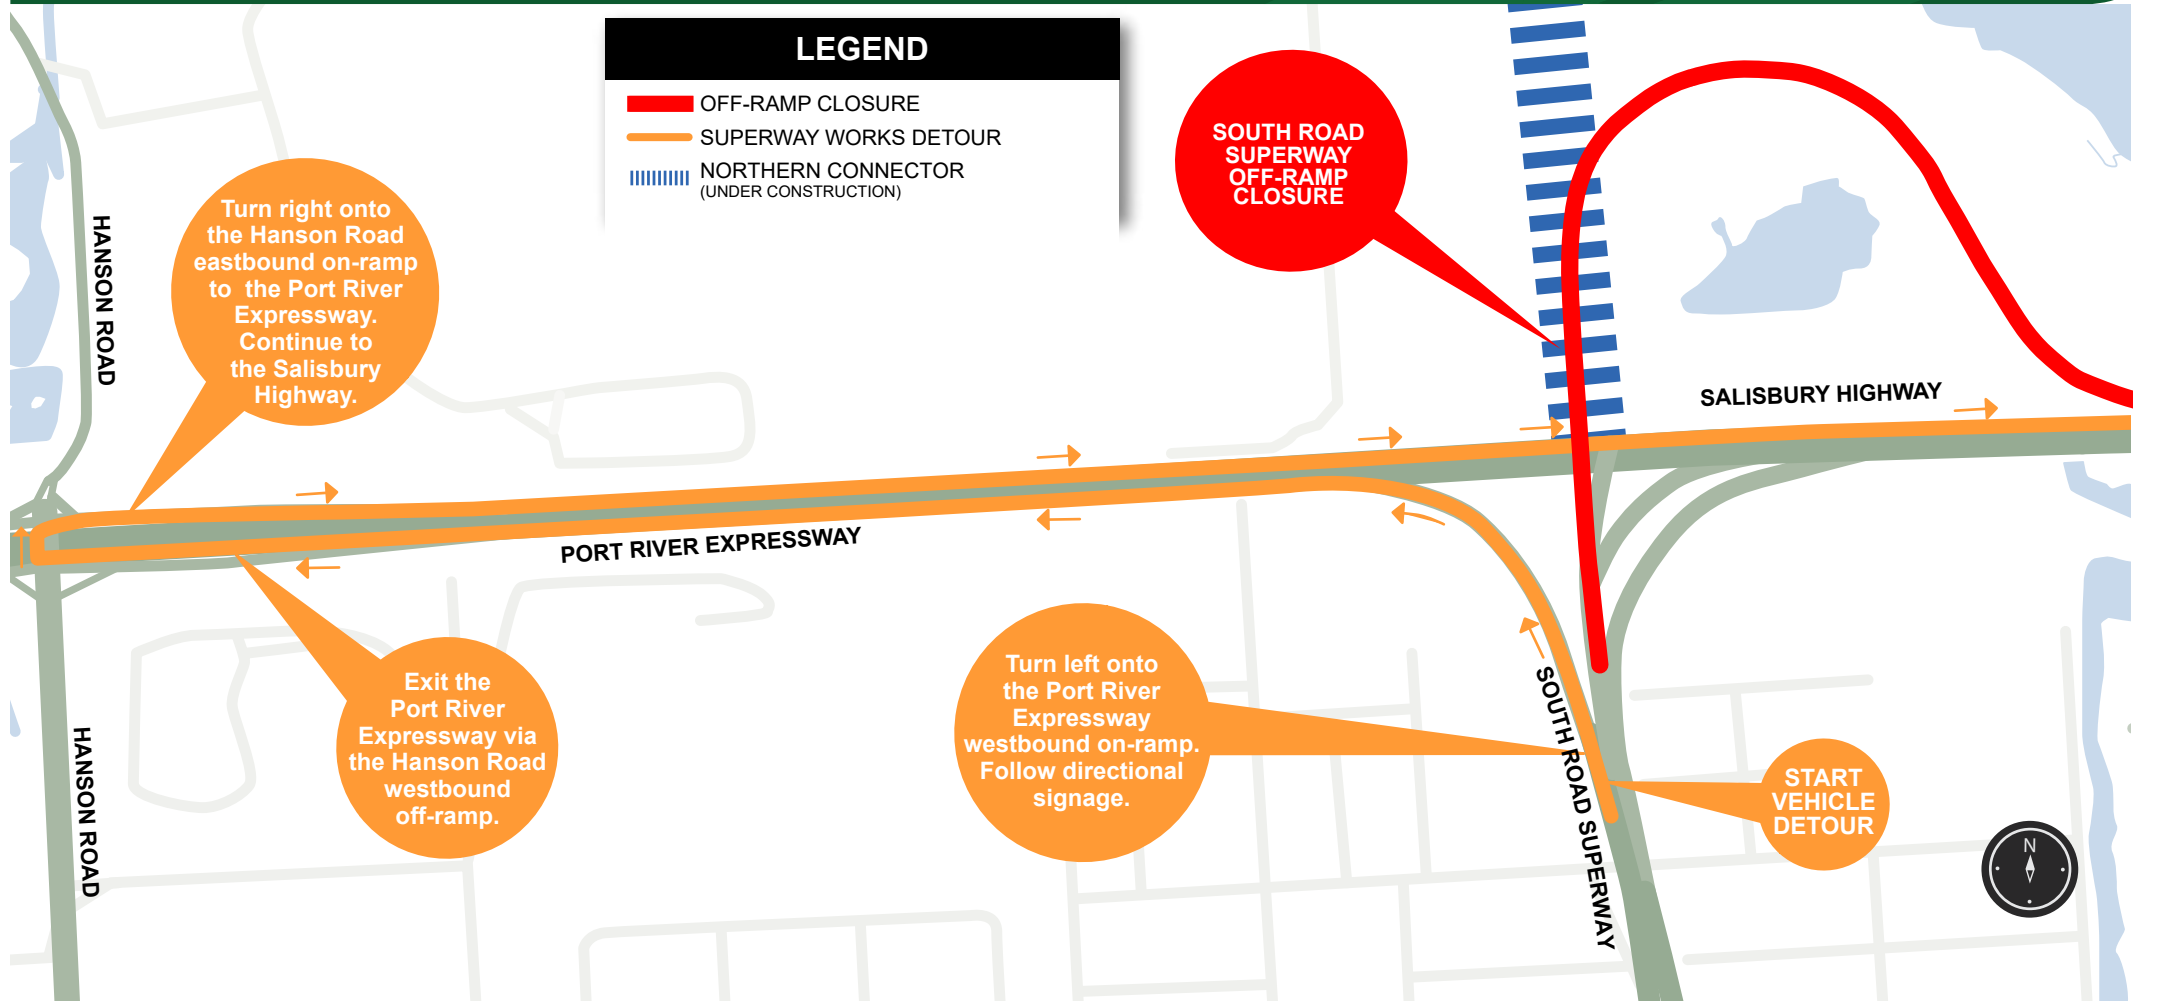

Detour for South Road Superway night works

For further information
Visit: dpti.sa.gov.au/northernconnector
Email: northernconnector@lendlease.com
Call: 1300 916 221