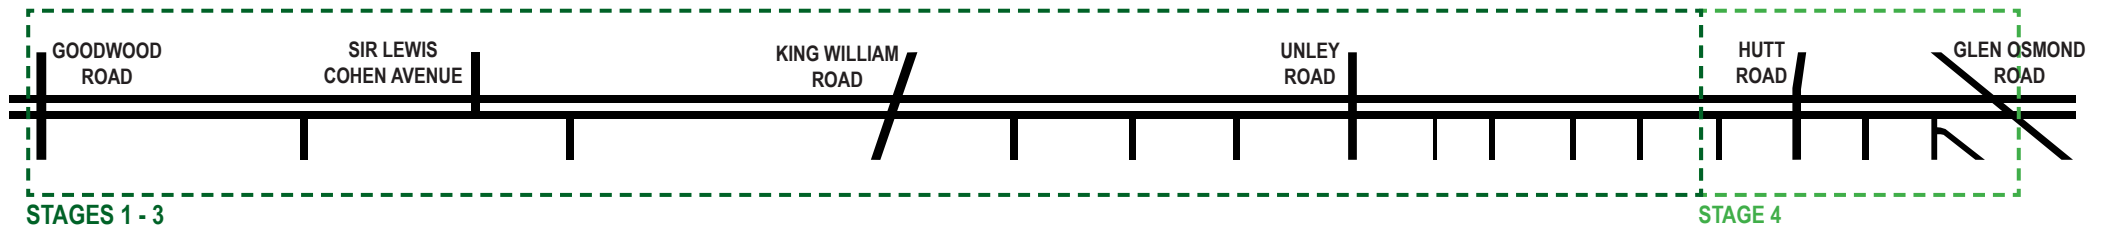

HUTT ROAD / GEORGE STREET TO GLEN OSMOND ROAD

Government  
of South Australia

## GREENHILL ROAD MEDIAN SAFETY IMPROVEMENTS HUTT ROAD/GEORGE STREET - GLEN OSMOND ROAD

STAGE 4  
JANUARY 2015